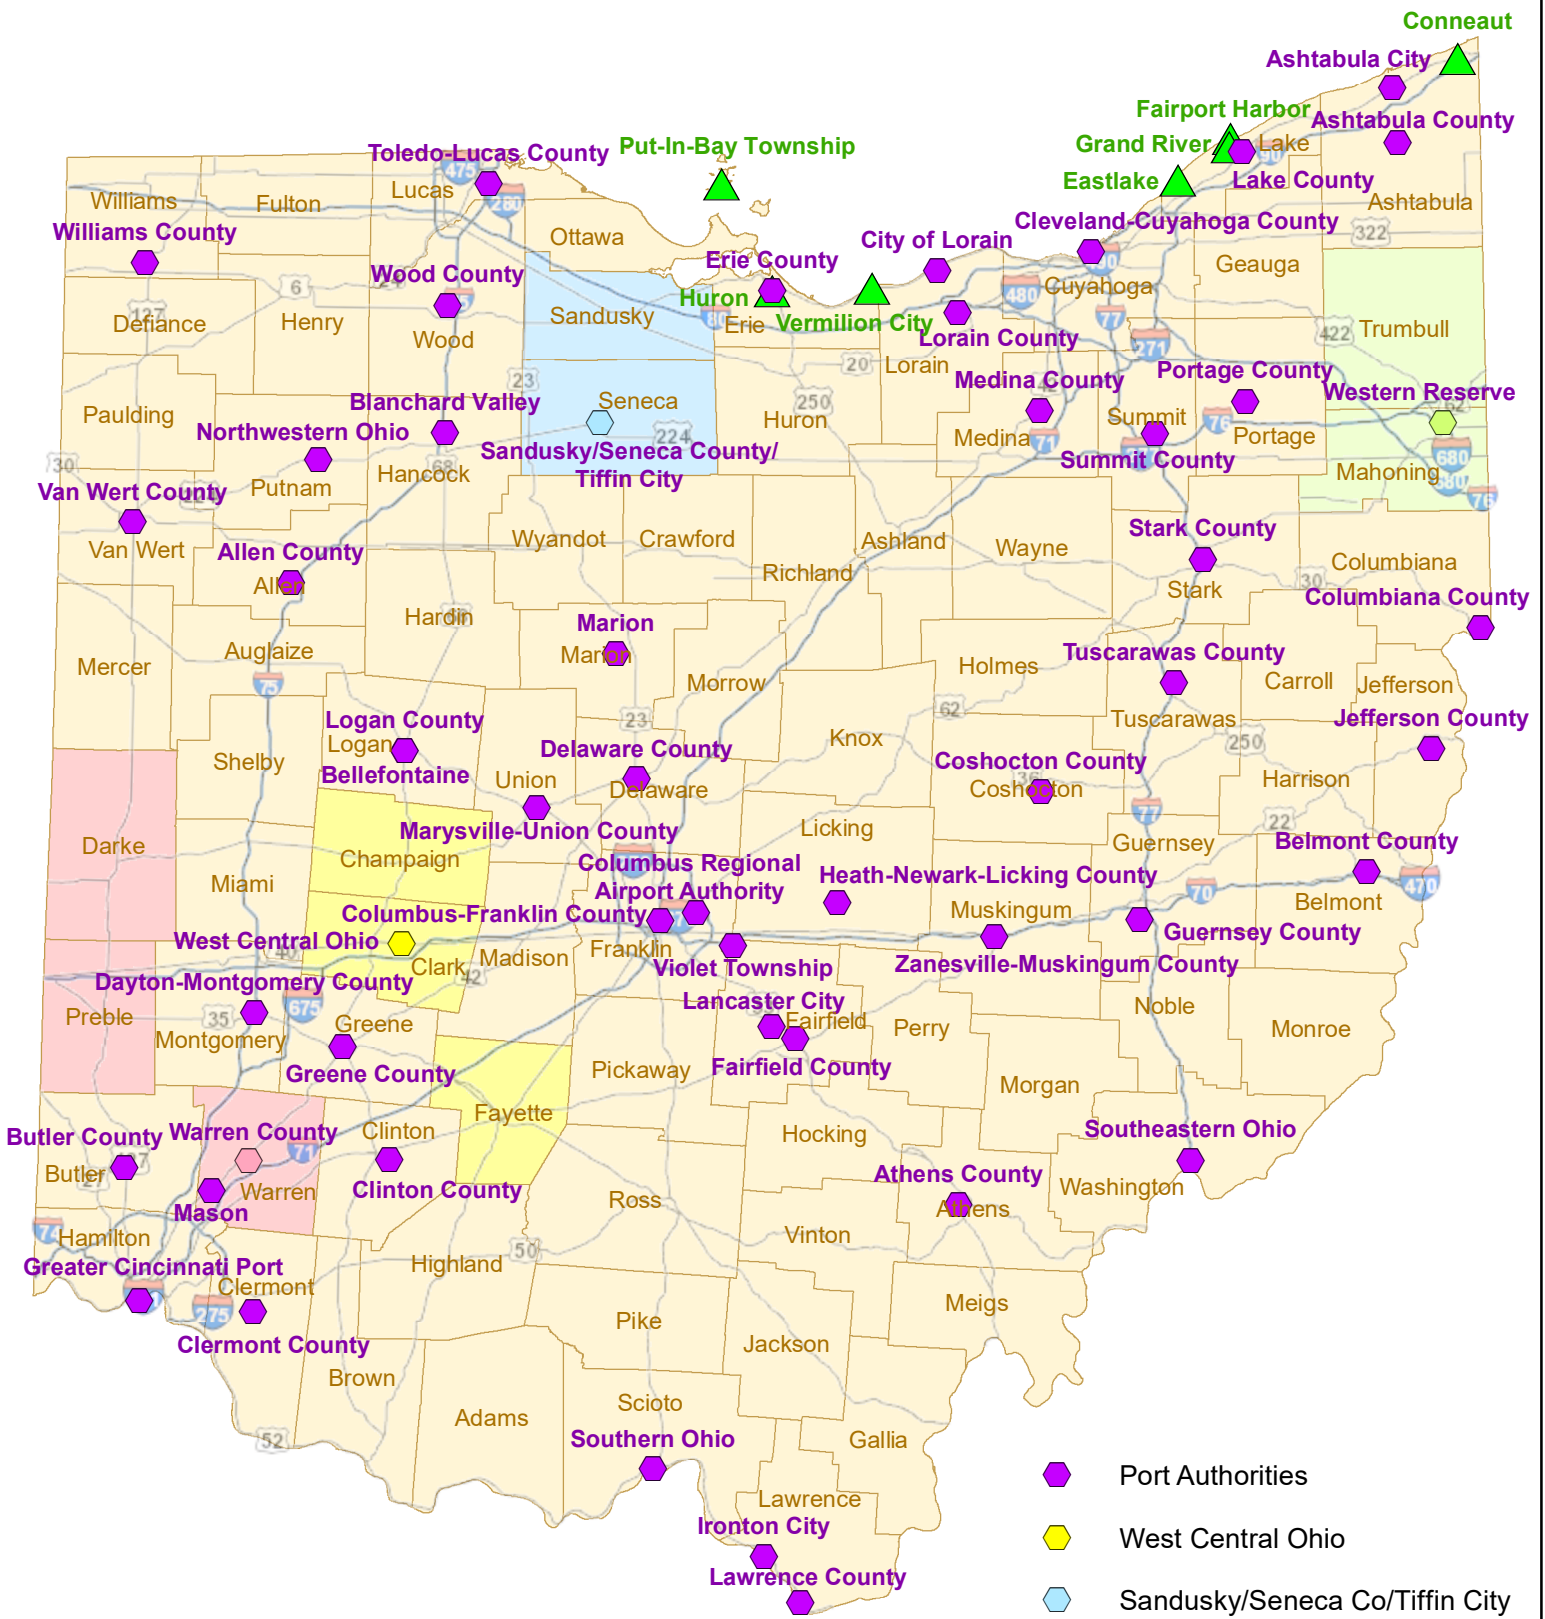

Ohio Port Authorities

Prepared By:
 State of Ohio DAS
 OGRIP/GIS Support Center
 November 2018

-  Port Authorities
-  West Central Ohio
-  Sandusky/Seneca Co/Tiffin City
-  Warren County
-  Western Reserve
-  Recreational Only